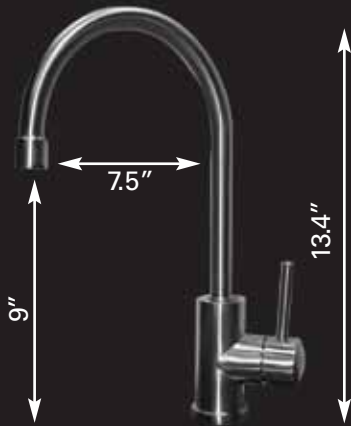

STAINLESS FAUCETS

RS F1 **STAINLESS STEEL FAUCET**

All stainless construction
Ceramic disk cartridge