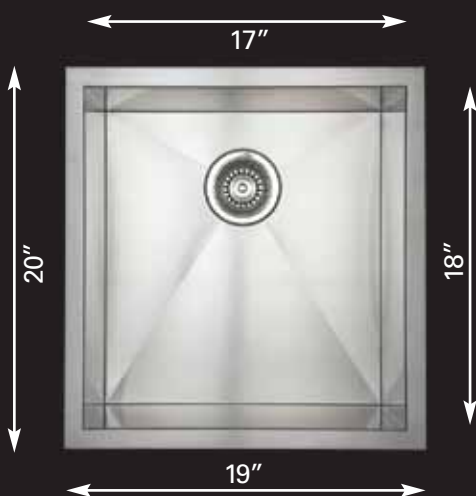

www.rugbyabp.com

RUGBY
Architectural Building Products

RS 25

Bowl depth 9" and 7^{5/16}"
Reverse available

RS 26

Bowl depth 8^{1/2}"

RS 27

Bowl depth 9" and 7^{1/16}"
Reverse available

18 GAUGE

RS 11
Bowl depth 9"

RS 12
Bowl depth 10"

RS 13
Bowl depth 9"

18 GAUGE & 20 GAUGE

RS 14

Bowl depth 7 1/2"

RS 15

Bowl depth 7"

ZERO RADIUS 16 GAUGE STAINLESS

RS 63

ZERO RADIUS

Bowl depth 10"

RS1 CW

LAVATORY BOWL WHITE CERAMIC

Bowl depth 7^{3/8}"

RS1 CB

LAVATORY BOWL BISQUE CERAMIC

Bowl depth 7^{3/8}"

RS5 CW

RECTANGLE LAVATORY BASIN
WHITE CERAMIC

Bowl depth 7^{3/8}"

RS5 CB

RECTANGLE LAVATORY BASIN
BISQUE CERAMIC