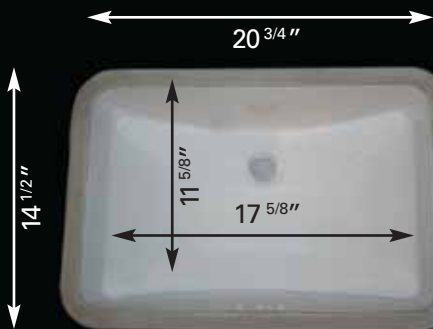

www.rugbyabp.com

RUGBY
Architectural Building Products

RS 25

Bowl depth 9" and 7^{5/16}"
Reverse available

RS 26

Bowl depth 8^{1/2}"

RS 27

Bowl depth 9" and 7^{1/16}"
Reverse available

18 GAUGE

RS 11
Bowl depth 9"

RS 12
Bowl depth 10"

RS 13
Bowl depth 9"

18 GAUGE & 20 GAUGE

RS 14

Bowl depth 7 1/2"

RS 15

Bowl depth 7"

ZERO RADIUS 16 GAUGE STAINLESS

RS 63

ZERO RADIUS

Bowl depth 10"

RS1 CW

LAVATORY BOWL WHITE CERAMIC

Bowl depth 7^{3/8}"

RS1 CB

LAVATORY BOWL BISQUE CERAMIC

Bowl depth 7^{3/8}"

RS5 CW

RECTANGLE LAVATORY BASIN
WHITE CERAMIC

Bowl depth 7^{3/8}"

RS5 CB

RECTANGLE LAVATORY BASIN
BISQUE CERAMIC