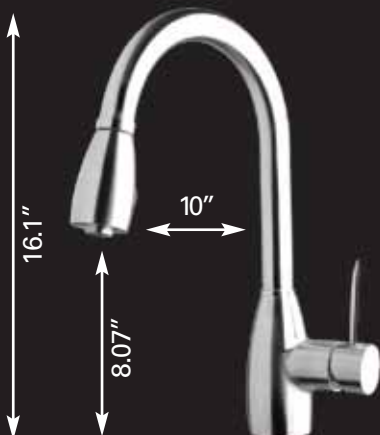

RS 62
ZERO RADIUS
Bowl depth 10"

RS F4 **STAINLESS STEEL FAUCET**

All stainless construction
Ceramic disk cartridge

RS F5 **STAINLESS STEEL FAUCET**

All stainless construction
Ceramic disk cartridge

RS F9 **SOAP DISPENSER** **WITH STAINLESS BOTTLE & PUMP**

All stainless construction

STAINLESS FAUCETS

RS F1 **STAINLESS STEEL FAUCET**

All stainless construction
Ceramic disk cartridge

RS F2 **STAINLESS STEEL FAUCET**

All stainless construction
Ceramic disk cartridge