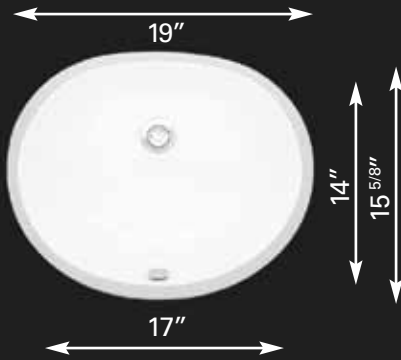

www.rugbyabp.com

RUGBY
Architectural Building Products

RS 25

Bowl depth 9" and 7^{5/16}"
Reverse available

RS 26

Bowl depth 8^{1/2}"

RS 27

Bowl depth 9" and 7^{1/16}"
Reverse available

18 GAUGE

RS 11
Bowl depth 9"

RS 12
Bowl depth 10"

RS 13
Bowl depth 9"

18 GAUGE & 20 GAUGE

RS 14

Bowl depth 7 1/2"

RS 15

Bowl depth 7"

ZERO RADIUS 16 GAUGE STAINLESS

RS 63

ZERO RADIUS

Bowl depth 10"

RS1 CW

LAVATORY BOWL WHITE CERAMIC

Bowl depth 7^{3/8}"

RS1 CB

LAVATORY BOWL BISQUE CERAMIC

Bowl depth 7^{3/8}"

RS5 CW

RECTANGLE LAVATORY BASIN
WHITE CERAMIC

Bowl depth 7^{3/8}"

RS5 CB

RECTANGLE LAVATORY BASIN
BISQUE CERAMIC