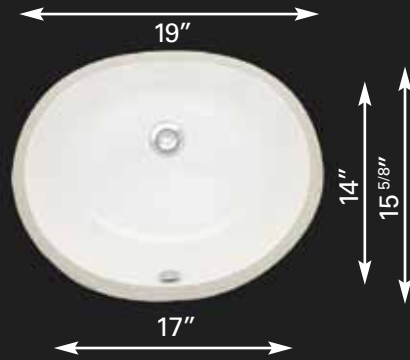

18 GAUGE

RS 11
Bowl depth 9"

RS 12
Bowl depth 10"

RS 13
Bowl depth 9"

18 GAUGE & 20 GAUGE

RS 14

Bowl depth 7 1/2"

RS 15

Bowl depth 7"

ZERO RADIUS 16 GAUGE STAINLESS

RS 63

ZERO RADIUS

Bowl depth 10"

RS1 CW

LAVATORY BOWL WHITE CERAMIC

Bowl depth 7^{3/8}"

RS1 CB

LAVATORY BOWL BISQUE CERAMIC

Bowl depth 7^{3/8}"

RS5 CW

RECTANGLE LAVATORY BASIN
WHITE CERAMIC

Bowl depth 7^{3/8}"

RS5 CB

RECTANGLE LAVATORY BASIN
BISQUE CERAMIC