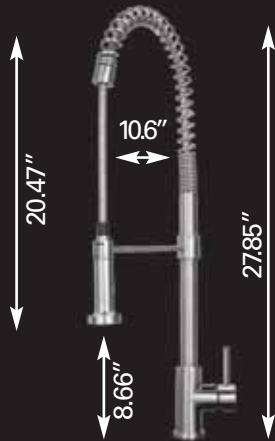

Bowl depth 7"

ZERO RADIUS 16 GAUGE STAINLESS

RS 63

ZERO RADIUS

Bowl depth 10"

RS1 CW

LAVATORY BOWL WHITE CERAMIC

Bowl depth 7^{3/8}"

RS1 CB

LAVATORY BOWL BISQUE CERAMIC

Bowl depth 7^{3/8}"

RS5 CW

RECTANGLE LAVATORY BASIN
WHITE CERAMIC

Bowl depth 7^{3/8}"

RS5 CB

RECTANGLE LAVATORY BASIN
BISQUE CERAMIC

Bowl depth 7^{3/8}"

MATCHING STAINLESS GRATES

STRAINER BASKET

14^{1/2}" 14^{1/2}"
19" 17"
32"

RS 72
ZERO RADIUS
Bowl depth 10"

17" 13"
20" 18"
33"

RS 73
ZERO RADIUS
Bowl depth 10"
Reverse available

30"
19" 17"
32"

RS 62
ZERO RADIUS
Bowl depth 10"

RS F4 **STAINLESS STEEL FAUCET**

All stainless construction
Ceramic disk cartridge

RS F5 **STAINLESS STEEL FAUCET**

All stainless construction
Ceramic disk cartridge

RS F9 **SOAP DISPENSER** **WITH STAINLESS BOTTLE & PUMP**