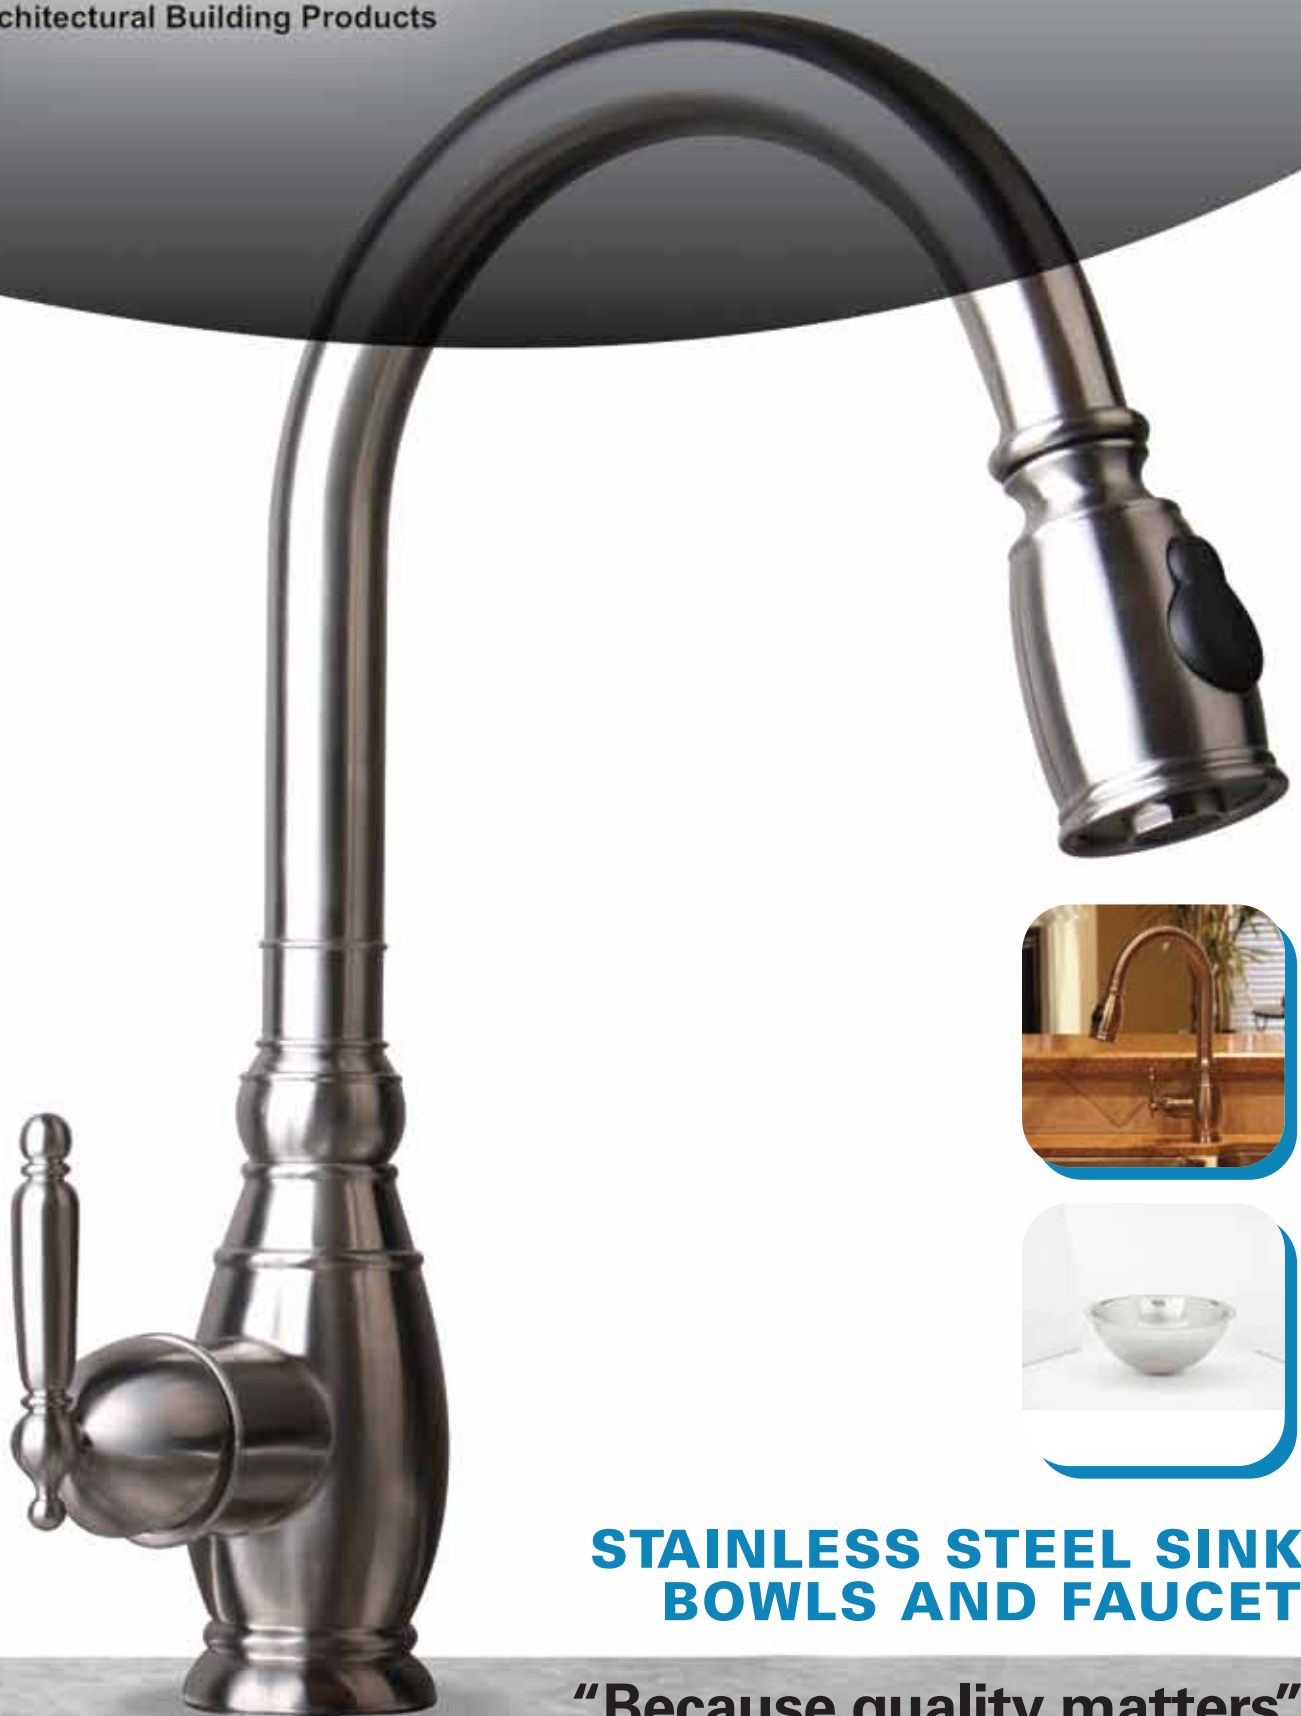

RUGBY
Architectural Building Products

**STAINLESS STEEL SINKS
BOWLS AND FAUCETS**

“Because quality matters”

www.rugbyabp.com

RUGBY SINKS & FAUCETS

Rugby Sinks and Faucets are crafted from high quality 304 Series stainless steel with 18/10 Chromium nickel content. When properly maintained Rugby stainless sinks will retain their brilliant satin sheen for years to come.