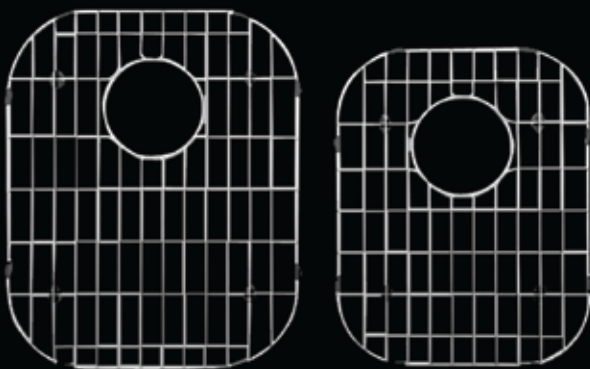

Bowl depth 7"

ZERO RADIUS 16 GAUGE STAINLESS

RS 63

ZERO RADIUS

Bowl depth 10"

RS1 CW

LAVATORY BOWL WHITE CERAMIC

Bowl depth 7^{3/8}"

RS1 CB

LAVATORY BOWL BISQUE CERAMIC

Bowl depth 7^{3/8}"

RS5 CW

RECTANGLE LAVATORY BASIN
WHITE CERAMIC

Bowl depth 7^{3/8}"

RS5 CB

RECTANGLE LAVATORY BASIN
BISQUE CERAMIC

Bowl depth 7^{3/8}"

MATCHING STAINLESS GRATES

STRAINER BASKET

14^{1/2}" 14^{1/2}"
19" 17"
32"

RS 72
ZERO RADIUS
Bowl depth 10"

17" 13"
20" 18"
33"

RS 73
ZERO RADIUS
Bowl depth 10"
Reverse available

30"
19" 17"
32"