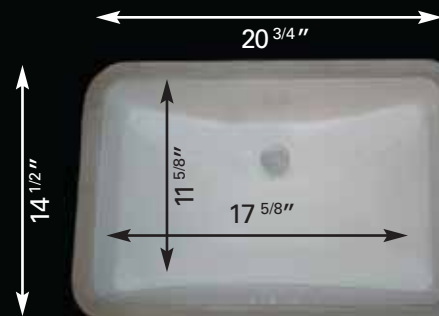

www.rugbyabp.com

RUGBY
Architectural Building Products

RS 25

Bowl depth 9" and 7^{5/16}"
Reverse available

RS 26

Bowl depth 8^{1/2}"

RS 27

Bowl depth 9" and 7^{1/16}"
Reverse available

Bowl depth 7"

ZERO RADIUS 16 GAUGE STAINLESS

RS 63

ZERO RADIUS

Bowl depth 10"

RS1 CW

LAVATORY BOWL WHITE CERAMIC

Bowl depth 7^{3/8}"

RS1 CB

LAVATORY BOWL BISQUE CERAMIC

Bowl depth 7^{3/8}"

RS5 CW

RECTANGLE LAVATORY BASIN
WHITE CERAMIC

Bowl depth 7^{3/8}"

RS5 CB

RECTANGLE LAVATORY BASIN
BISQUE CERAMIC

Bowl depth 7^{3/8}"

MATCHING STAINLESS GRATES

STRAINER BASKET

14^{1/2}" 14^{1/2}"
19" 17"
32"

RS 72
ZERO RADIUS
Bowl depth 10"

17" 13"
20" 18"
33"

RS 73
ZERO RADIUS
Bowl depth 10"
Reverse available

30"
19" 17"
32"